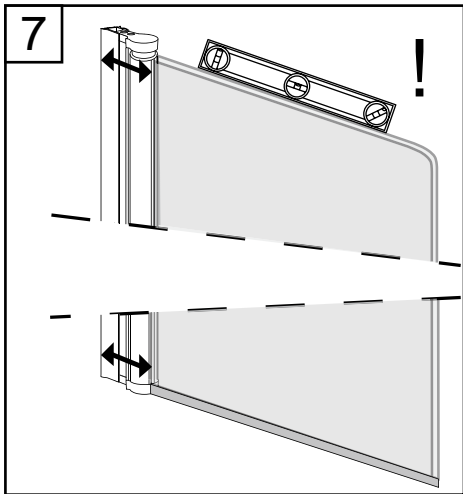

## Accessories Bags:

**Exploded View:**

Drawing Nr.	Art Nr.	Description	Unit
1	9140-A	ST4x35mm screws	pc
2		ST4x10mm screws	pc
3		Screw cover	pc
4		Plastic plugs	pc
5		3.2 drill bit	pc
6	9140-H	ICE and FIX hinge set	set
7	9140-T	ICE BV wall profile (1.5m)	pc
8	9134	Bottom gasket	pc
9	9140-V	ICE BV door with hinge profiles	pc