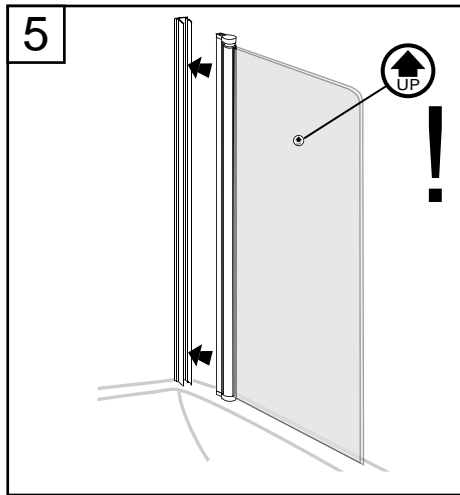

## Accessories Bags:

**Exploded View:**

Drawing Nr.	Art Nr.	Description	Unit
1	9140-A	ST4x35mm screws	pc
2		ST4x10mm screws	pc
3		Screw cover	pc
4		Plastic plugs	pc
5		3.2 drill bit	pc
6	9140-H	ICE and FIX hinge set	set
7	9140-T	ICE BV wall profile (1.5m)	pc
8	9134	Bottom gasket	pc
9	9140-V	ICE BV door with hinge profiles	pc