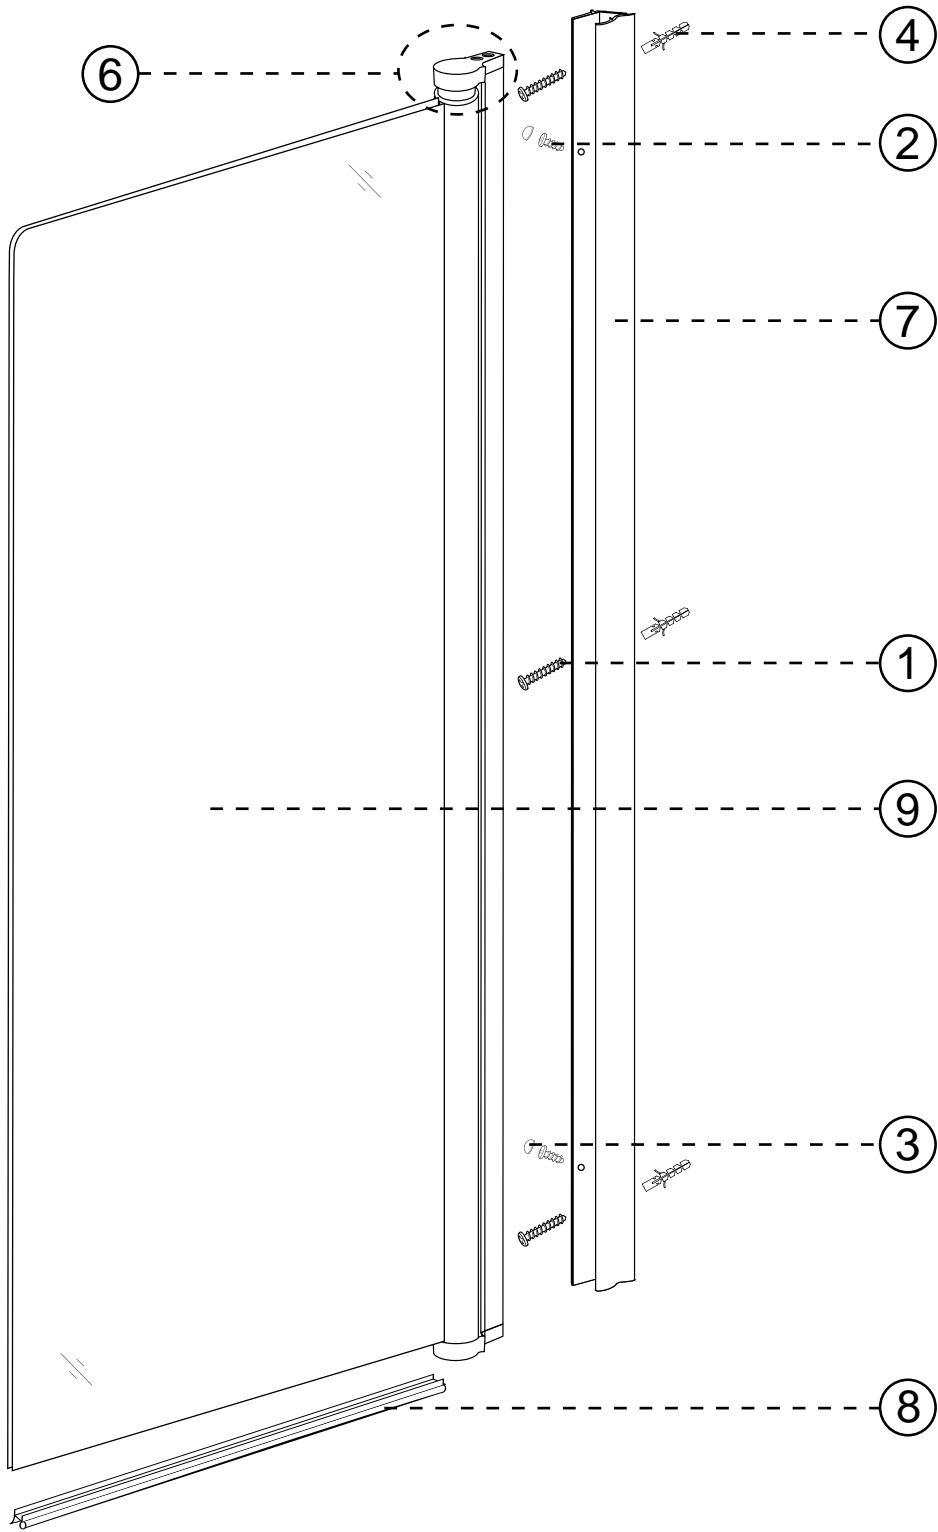

## Getting Start:

	<p>This product fulfils the EN14428 standard</p>		<p>Goggles are recommended to protect the eyes</p>
	<p>All glass used are tempered security glass</p>		<p>Caution: Always Handle Glass With Care! Always protect the edges and corners of the glass when assembling.</p>
	<p>2 people are recommended to assemble this shower enclosure</p>		<p>Gloves are recommended to prevent slippery on glass</p>

## Accessories Bags:

**Exploded View:**

Drawing Nr.	Art Nr.	Description	Unit
1	9140-A	ST4x35mm screws	pc
2		ST4x10mm screws	pc
3		Screw cover	pc
4		Plastic plugs	pc
5		3.2 drill bit	pc
6	9140-H	ICE and FIX hinge set	set
7	9140-T	ICE BV wall profile (1.5m)	pc
8	9134	Bottom gasket	pc
9	9140-V	ICE BV door with hinge profiles	pc