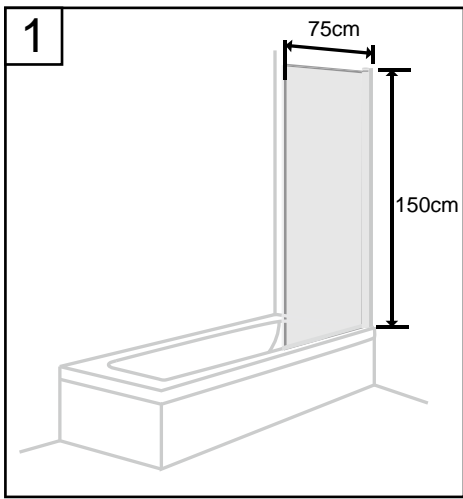

## Accessories Bags:

**Exploded View:**

Drawing Nr.	Art Nr.	Description	Unit
1	9140-A	ST4x35mm screws	pc
2		ST4x10mm screws	pc
3		Screw cover	pc
4		Plastic plugs	pc
5		3.2 drill bit	pc
6	9140-H	ICE and FIX hinge set	set
7	9140-T	ICE BV wall profile (1.5m)	pc
8	9134	Bottom gasket	pc
9	9140-V	ICE BV door with hinge profiles	pc