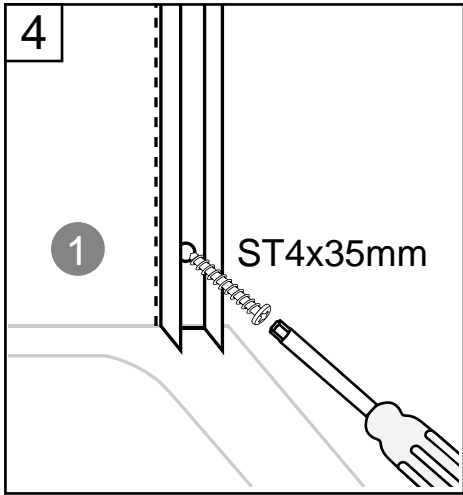

## Accessories Bags:

**Exploded View:**

Drawing Nr.	Art Nr.	Description	Unit
1	9140-A	ST4x35mm screws	pc
2		ST4x10mm screws	pc
3		Screw cover	pc
4		Plastic plugs	pc
5		3.2 drill bit	pc
6	9140-H	ICE and FIX hinge set	set
7	9140-T	ICE BV wall profile (1.5m)	pc
8	9134	Bottom gasket	pc
9	9140-V	ICE BV door with hinge profiles	pc