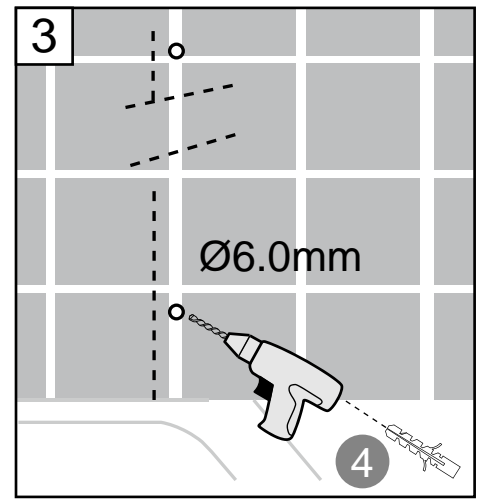

## Accessories Bags:

**Exploded View:**

Drawing Nr.	Art Nr.	Description	Unit
1	9140-A	ST4x35mm screws	pc
2		ST4x10mm screws	pc
3		Screw cover	pc
4		Plastic plugs	pc
5		3.2 drill bit	pc
6	9140-H	ICE and FIX hinge set	set
7	9140-T	ICE BV wall profile (1.5m)	pc
8	9134	Bottom gasket	pc
9	9140-V	ICE BV door with hinge profiles	pc