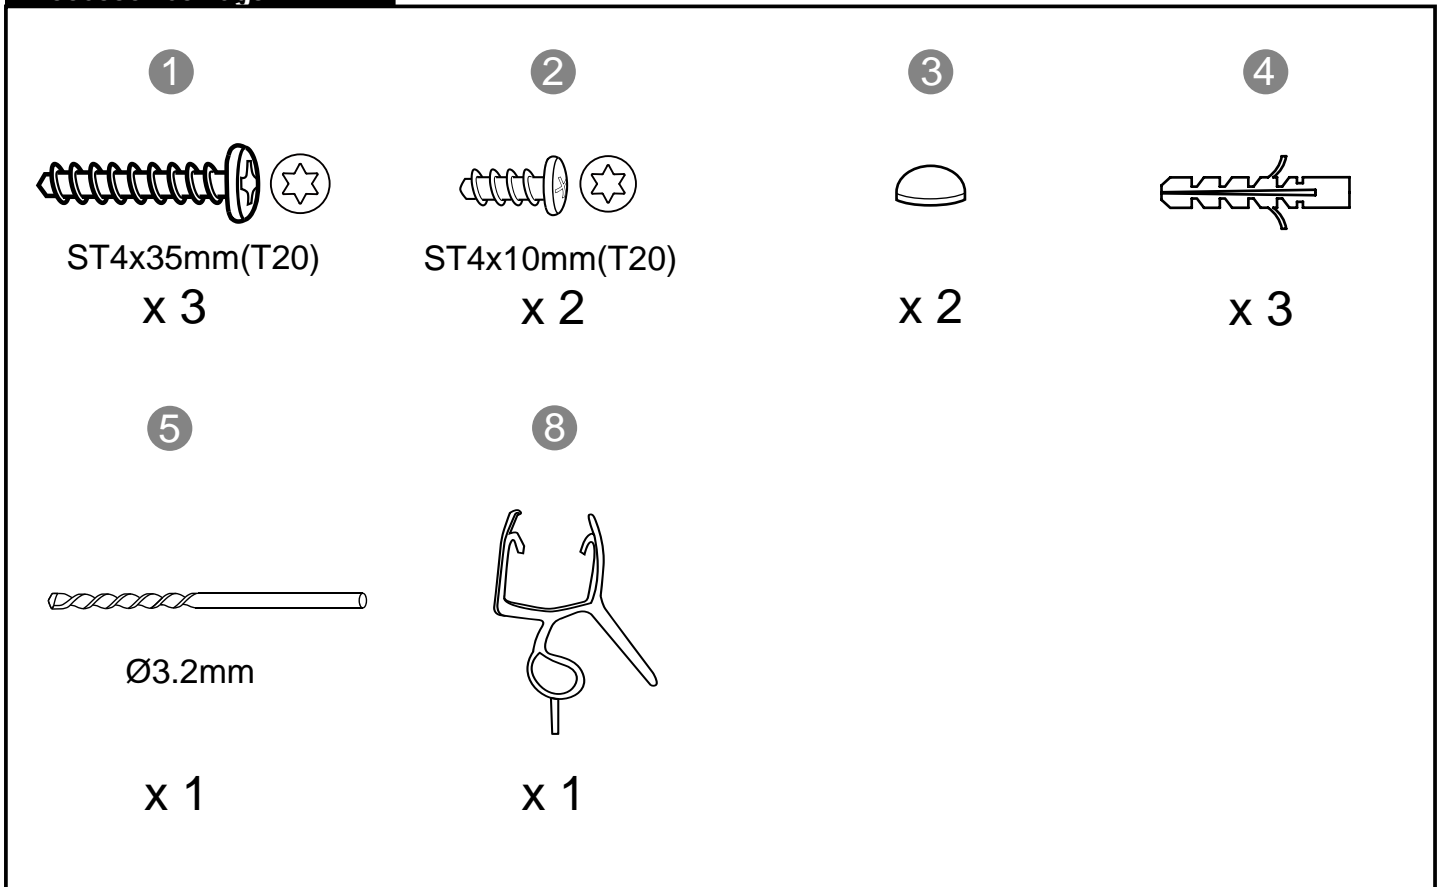

Accessories Bags: