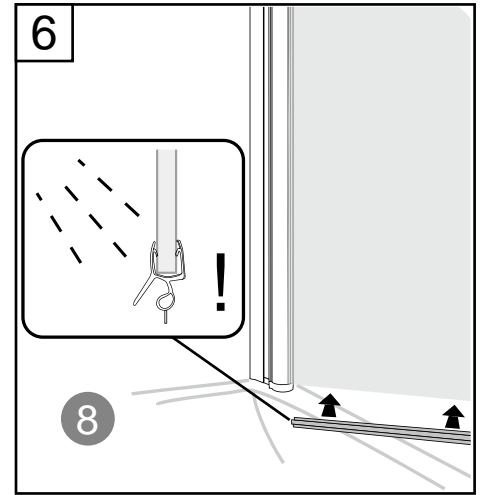

## Accessories Bags:

**Exploded View:**

Drawing Nr.	Art Nr.	Description	Unit
1	9140-A	ST4x35mm screws	pc
2		ST4x10mm screws	pc
3		Screw cover	pc
4		Plastic plugs	pc
5		3.2 drill bit	pc
6	9140-H	ICE and FIX hinge set	set
7	9140-T	ICE BV wall profile (1.5m)	pc
8	9134	Bottom gasket	pc
9	9140-V	ICE BV door with hinge profiles	pc