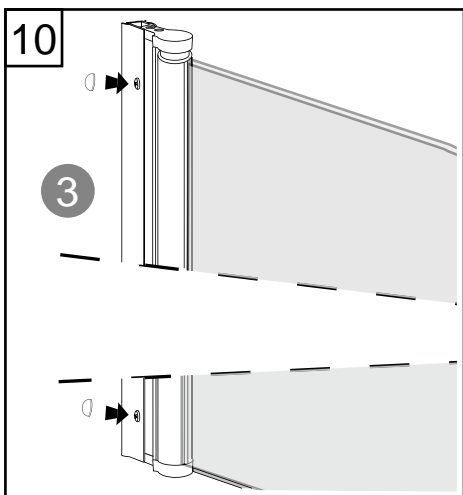

## Accessories Bags:

**Exploded View:**

Drawing Nr.	Art Nr.	Description	Unit
1	9140-A	ST4x35mm screws	pc
2		ST4x10mm screws	pc
3		Screw cover	pc
4		Plastic plugs	pc
5		3.2 drill bit	pc
6	9140-H	ICE and FIX hinge set	set
7	9140-T	ICE BV wall profile (1.5m)	pc
8	9134	Bottom gasket	pc
9	9140-V	ICE BV door with hinge profiles	pc