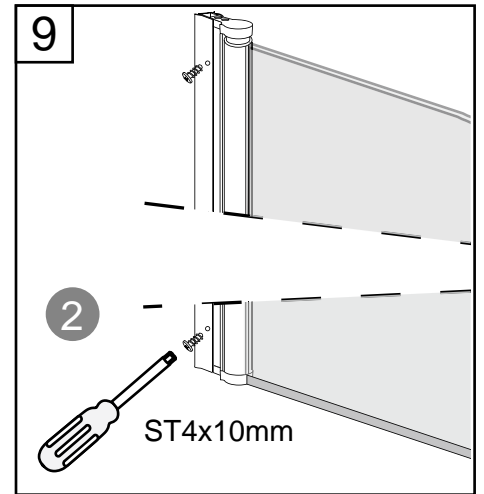

## Accessories Bags:

**Exploded View:**

Drawing Nr.	Art Nr.	Description	Unit
1	9140-A	ST4x35mm screws	pc
2		ST4x10mm screws	pc
3		Screw cover	pc
4		Plastic plugs	pc
5		3.2 drill bit	pc
6	9140-H	ICE and FIX hinge set	set
7	9140-T	ICE BV wall profile (1.5m)	pc
8	9134	Bottom gasket	pc
9	9140-V	ICE BV door with hinge profiles	pc