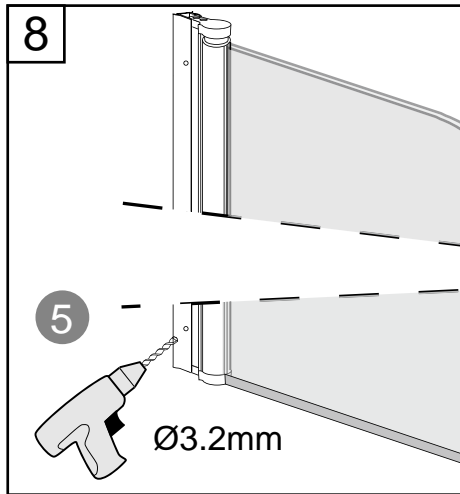

## Accessories Bags:

**Exploded View:**

Drawing Nr.	Art Nr.	Description	Unit
1	9140-A	ST4x35mm screws	pc
2		ST4x10mm screws	pc
3		Screw cover	pc
4		Plastic plugs	pc
5		3.2 drill bit	pc
6	9140-H	ICE and FIX hinge set	set
7	9140-T	ICE BV wall profile (1.5m)	pc
8	9134	Bottom gasket	pc
9	9140-V	ICE BV door with hinge profiles	pc