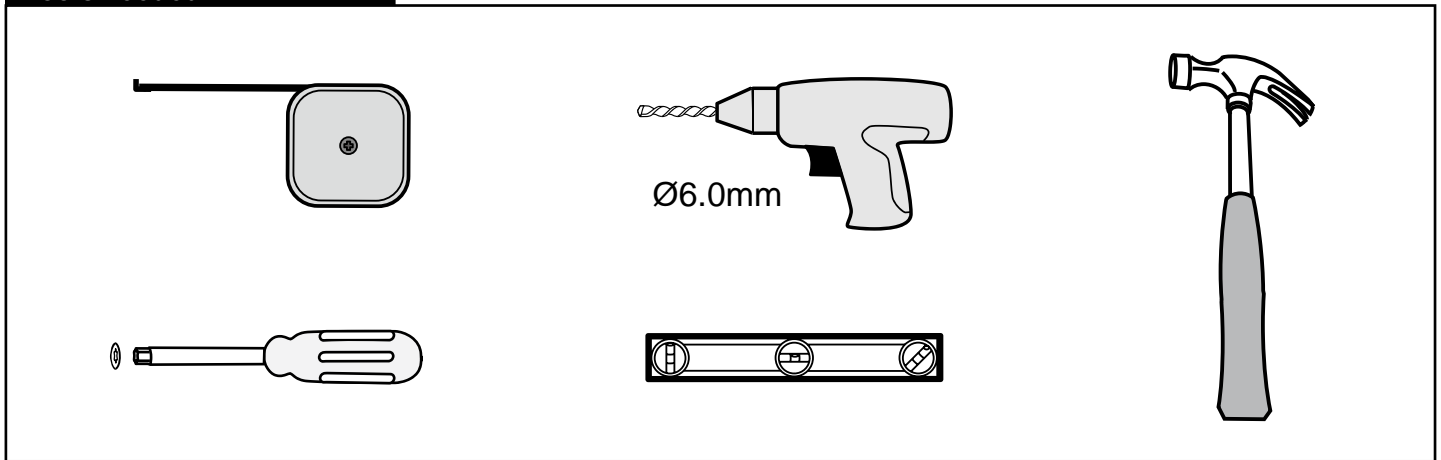

Getting Start:

	This product fulfils the EN14428 standard		Goggles are recommended to protect the eyes
	All glass used are tempered security glass		Caution: Always Handle Glass With Care! Always protect the edges and corners of the glass when assembling.
	2 people are recommended to assemble this shower enclosure		Gloves are recommended to prevent slippery on glass

Tools Needed: