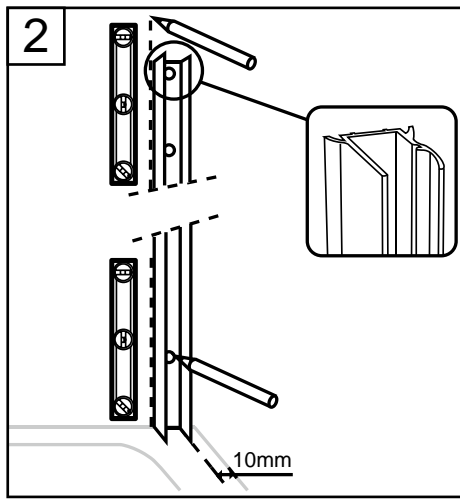

## Accessories Bags:

**Exploded View:**

Drawing Nr.	Art Nr.	Description	Unit
1	9140-A	ST4x35mm screws	pc
2		ST4x10mm screws	pc
3		Screw cover	pc
4		Plastic plugs	pc
5		3.2 drill bit	pc
6	9140-H	ICE and FIX hinge set	set
7	9140-T	ICE BV wall profile (1.5m)	pc
8	9134	Bottom gasket	pc
9	9140-V	ICE BV door with hinge profiles	pc